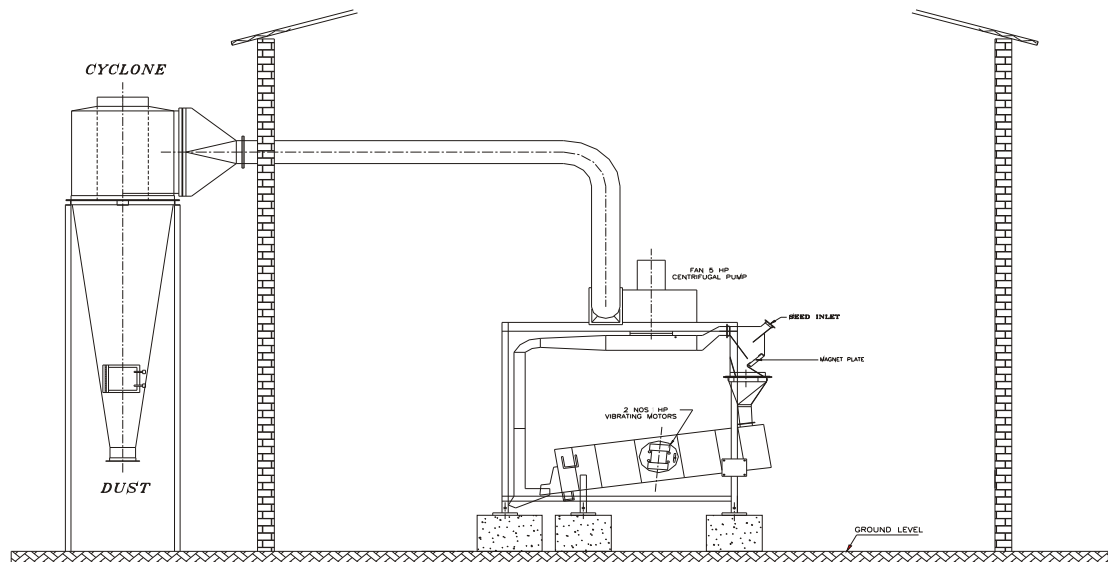

SPECIFICATIONS: BOX TYPE SEED CLEANER.

SEED CLEANER HIGH CAPACITY WITH ASPIRATION SYSTEM.

OPERATION :

The material is fed into the inlet chute of the cascade hopper installed above Seed cleaner machine and distributed across the width of the upper tray.

Two vibratory motors fitted on either side of machine develop vibratory movement to enable the material to move on the tray and pass through the perforated screen.

The trays having rubber balls for self cleaning of perforated screen holes.

All big impurities are separated from the top tray from chute "A" and fine dust From the bottom tray chute "B"

The cleaned seed collected at the front of the machine through the air aspirator, after air washing of the material for further process.

CANTRELL WORLDWIDE (INDIA) PVT. LTD.

706, Acme Plaza, Opp. Sangam Talkies, Andheri-Kurla Road, Andheri (East), Mumbai-400 059. (India)

Tel. : +91-22-2826 4201/2/3/4 • Fax : +91-22-2834 6161

E-mail : cantrellworldwide@vsnl.net • www.cantrellworldwide.net