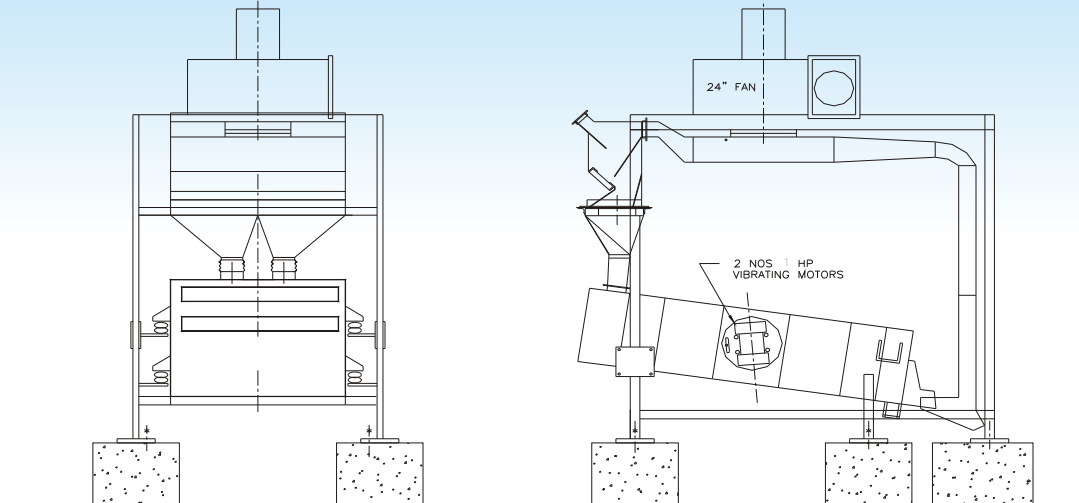

SPECIFICATIONS: BOX TYPE SEED CLEANER.

SEED CLEANER HIGH CAPACITY WITH ASPIRATION SYSTEM.

OPERATION :

The material is fed into the inlet chute of the cascade hopper installed above Seed cleaner machine and distributed across the width of the upper tray.

Two vibratory motors fitted on either side of machine develop vibratory movement to enable the material to move on the tray and pass through the perforated screen.

The trays having rubber balls for self cleaning of perforated screen holes.

All big impurities are separated from the top tray from chute "A" and fine dust From the bottom tray chute "B"

The cleaned seed collected at the front of the machine through the air aspirator, after air washing of the material for further process.

CANTRELL WORLDWIDE (INDIA) PVT. LTD.

706, Acme Plaza, Opp. Sangam Talkies, Andheri-Kurla Road, Andheri (East), Mumbai-400 059. (India)

Tel. : +91-22-2826 4201/2/3/4 • Fax : +91-22-2834 6161

E-mail : cantrellworldwide@vsnl.net • www.cantrellworldwide.net