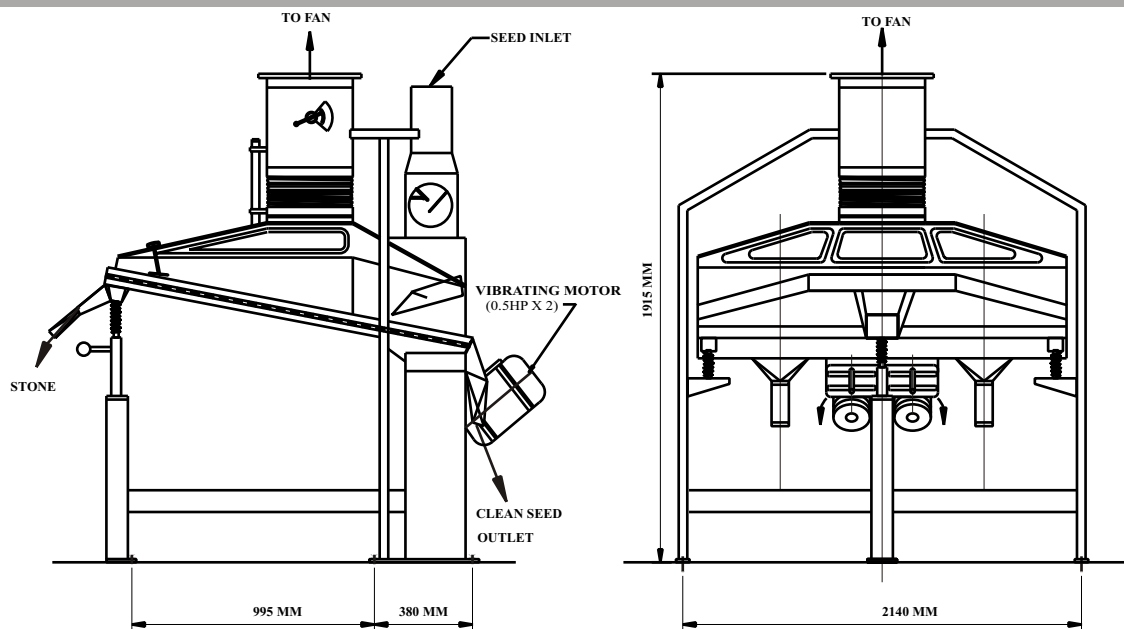

DRY DESTONER

OPERATION :

The input material should be cleaned before feeding into the destoner.

The destoner is used to separate Stone, Glass, Metal pieces and other impurities present in soyabean, maize, grain, rice, wheat, pulses, sunflower seeds and other seeds.

The principle of this machine is to lift the material by vacuum, over an inclined vibrating screen covered deck. This results in the material, being suspended in the air, the heavier impurities (i.e. Stone, Glass, metal) are left behind on the screen and are discharged from the stone outlet.

Perfectly clean soyabean, maize, grain and other seeds are then discharged from the outlets, free from all impurities.

CANTRELL WORLDWIDE (INDIA) PVT. LTD.

706, Acme Plaza, Opp. Sangam Talkies, Andheri-Kurla Road, Andheri (East), Mumbai-400 059. (India)

Tel. : +91-22-2826 4201/2/3/4 • Fax : +91-22-2834 6161

E-mail : cantrellworldwide@vsnl.net • www.cantrellworldwide.net