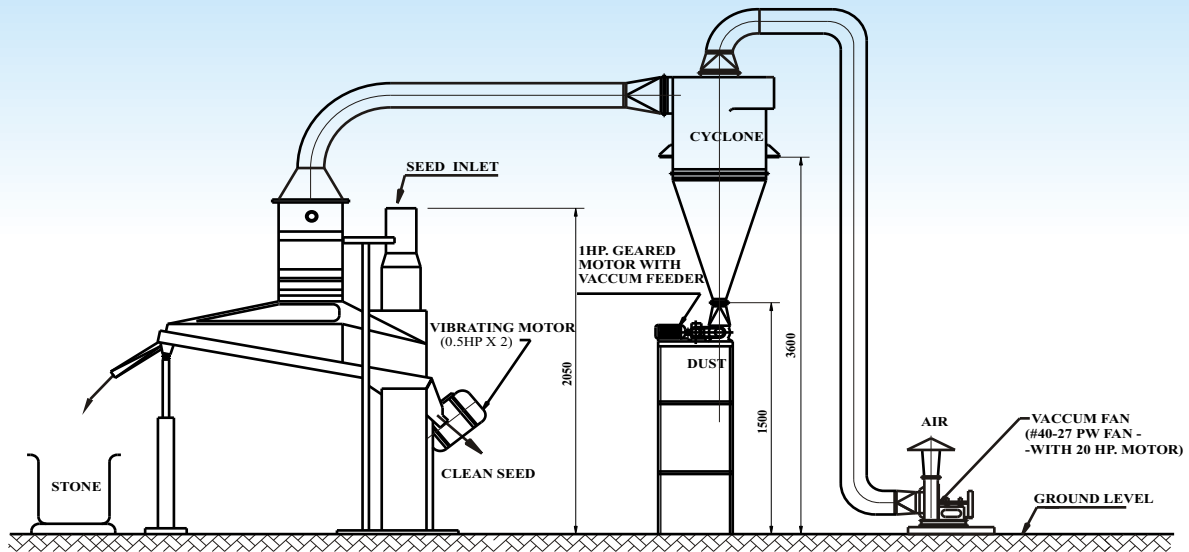

SPECIFICATIONS: DRY DESTONER

DRY DESTONER WITH VACCUM SYSTEM.