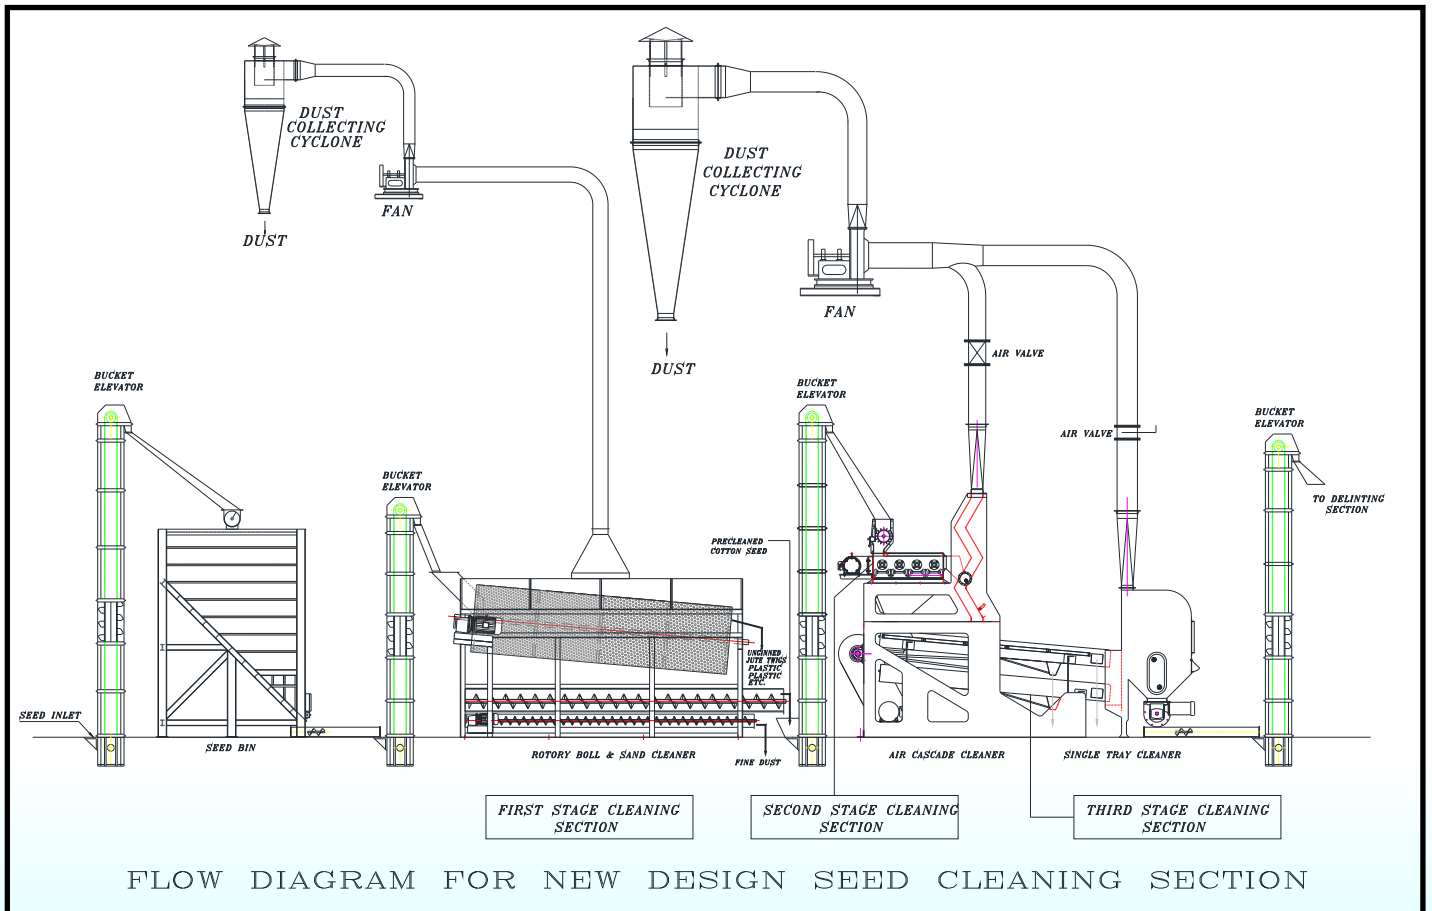

THE #399 MODEL... NEW SEED CLEANER

FLOW DIAGRAM FOR NEW DESIGN SEED CLEANING SECTION

CANTRELL WORLDWIDE (INDIA) PVT. LTD.

706, Acme Plaza, Opp. Sangam Talkies, Andheri-Kurla Road, Andheri (East), Mumbai-400 059. (India)
 Tel. : +91-22-2826 4201/2/3/4 • Fax : +91-22-2834 6161
 E-mail : cantrellworldwide@vsnl.net • www.cantrellworldwide.net