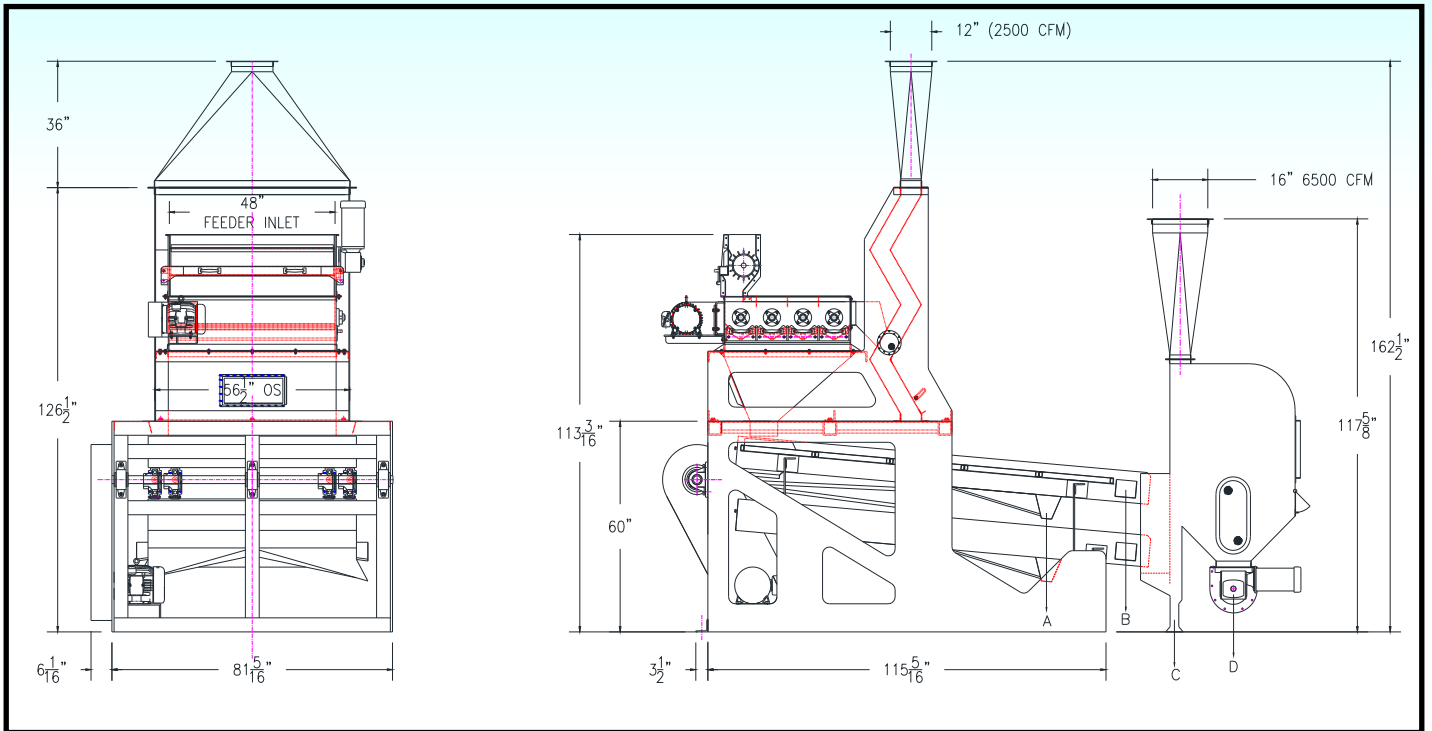

THE #399 MODEL... NEW SEED CLEANER

FLOW DIAGRAM FOR NEW DESIGN SEED CLEANING SECTION

CANTRELL WORLDWIDE (INDIA) PVT. LTD.

706, Acme Plaza, Opp. Sangam Talkies, Andheri-Kurla Road, Andheri (East), Mumbai-400 059. (India)
 Tel. : +91-22-2826 4201/2/3/4 • Fax : +91-22-2834 6161
 E-mail : cantrellworldwide@vsnl.net • www.cantrellworldwide.net